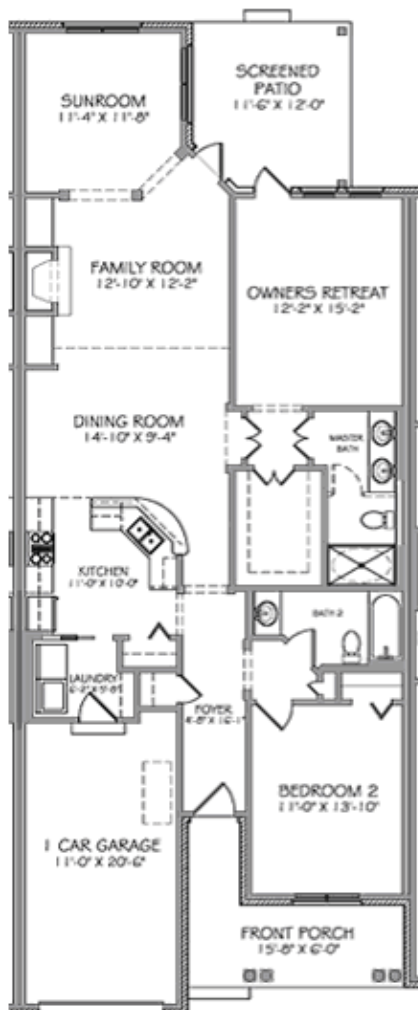

The Bermuda

Magnolia Greens Golf Plantation
1311 Grandiflora Drive
Leland, NC 28451
(910) 383-0990
(800) 677-7524

Hagood Homes, Inc.
Lumina Station
1908 Eastwood Drive Suite 328
Wilmington, NC 28403
(910) 256-8284
(910) 256-4611